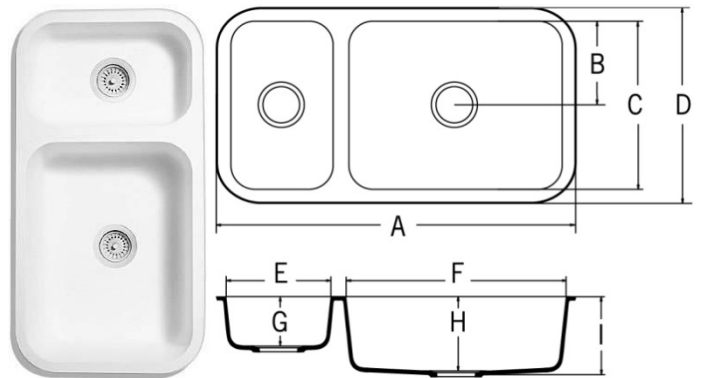

TAXANITE Sinks & Bowls

Sink No. 103

G – 235 mm	D – 481 mm	A – 794 mm
H – 250 mm	E – 348 mm	B – 110 mm
	F – 348 mm	C – 421 mm

Sink No. 106

G – 127 mm	D – 486 mm	A – 884 mm
H – 191 mm	E – 254 mm	B – 213 mm
I – 206 mm	F – 533 mm	C – 426 mm

Sink No. 107

E – 191 mm	C – 486 mm	A – 593 mm
F – 206 mm	D – 533 mm	B – 426 mm

Sink No. 108

E – 127 mm	C – 486 mm	A – 314 mm
F – 142 mm	D – 254 mm	B – 426 mm

Bowl No. 109

E – 422 mm	C – 336 mm	A – 462 mm
F – 139 mm	D – 376 mm	B – 94 mm
		G – 156 mm

Bowl No. 102

E – 508 mm	C – 356 mm	A – 548 mm
F – 158 mm	D – 396 mm	B – 66 mm
		G – 173 mm