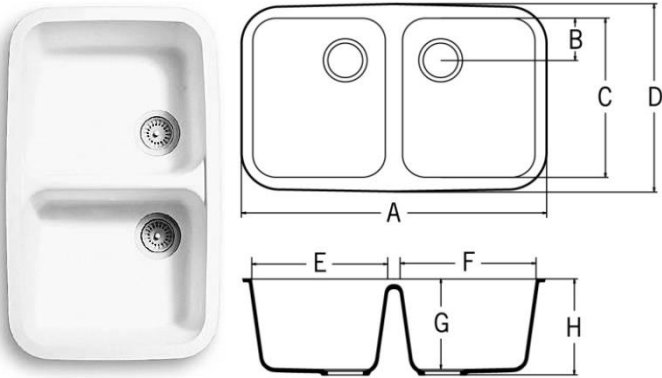

TAXANITE Sinks & Bowls

Sink No. 103

G – 235 mm	D – 481 mm	A – 794 mm
H – 250 mm	E – 348 mm	B – 110 mm
	F – 348 mm	C – 421 mm

Sink No. 106

G – 127 mm	D – 486 mm	A – 884 mm
H – 191 mm	E – 254 mm	B – 213 mm
I – 206 mm	F – 533 mm	C – 426 mm

Sink No. 107

E – 191 mm	C – 486 mm	A – 593 mm
F – 206 mm	D – 533 mm	B – 426 mm

Sink No. 108

E – 127 mm	C – 486 mm	A – 314 mm
F – 142 mm	D – 254 mm	B – 426 mm

Bowl No. 109

E – 422 mm	C – 336 mm	A – 462 mm
F – 139 mm	D – 376 mm	B – 94 mm
		G – 156 mm

Bowl No. 102

E – 508 mm	C – 356 mm	A – 548 mm
F – 158 mm	D – 396 mm	B – 66 mm
		G – 173 mm